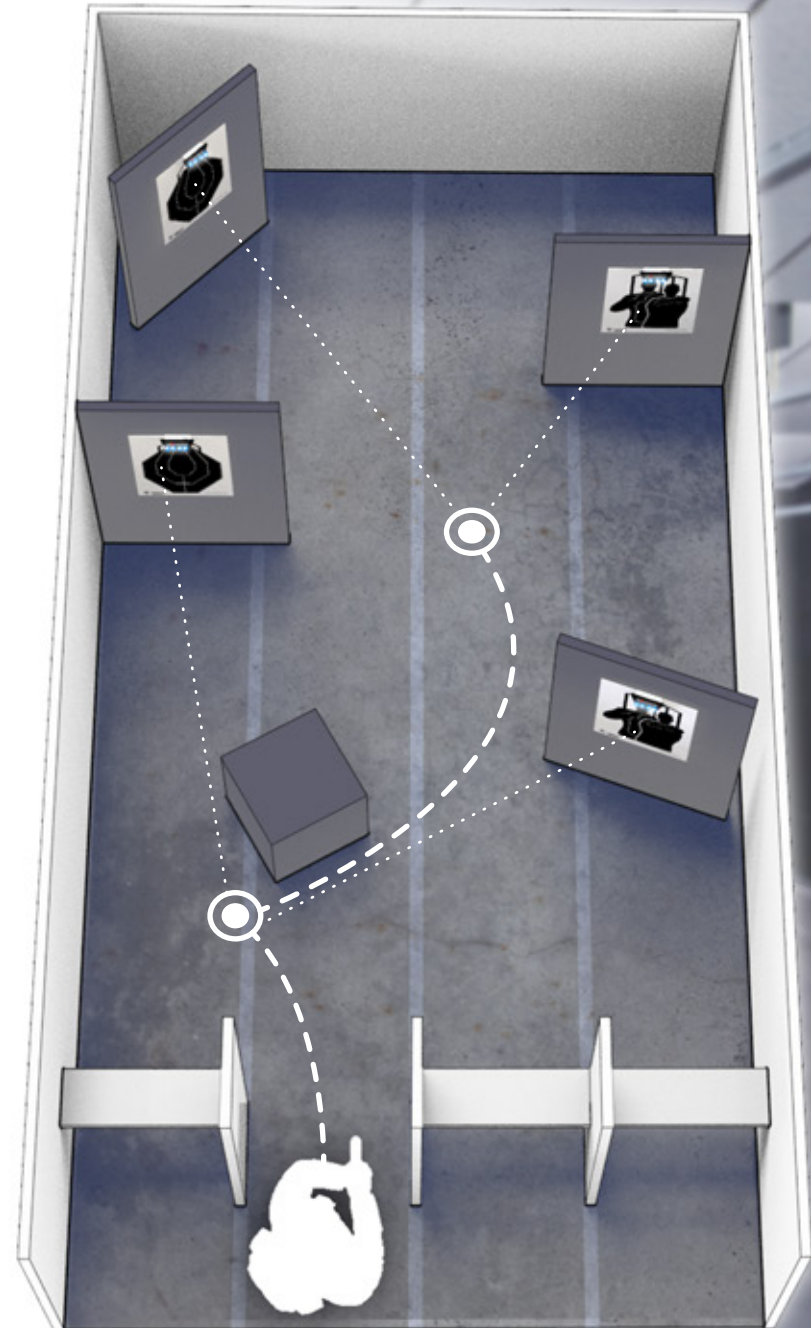

COMBAT TRAINING

Create an adrenaline-filled battlefield with our combat mode! Set up your targets on different locations and connect them with the application to get different hit zones assigned. Transfer it into an exciting competition via multishooter mode.