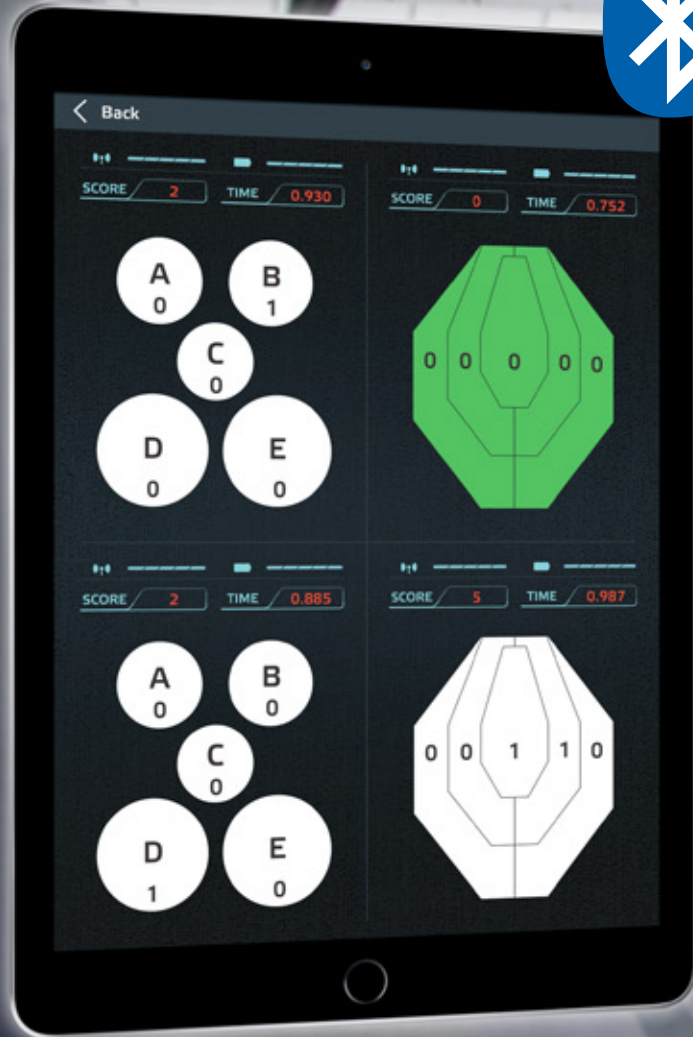

MULTIPLE ZONE MODE

The application offers various modes for trainings and game-like challenges. The first of them is the Multiple zone mode which randomly assigns the strike zone to the shooter. The zones are indicated with a green LED light accompanied with verbal commands and they have to be hit during a recorded timeframe while the scores are automatically evaluated in real time.

 **CHARLIE!**

STAY ALERT!

Aim and shoot when the app assigns the hit zone.

REACTION TIME
0.952 sec.

MULTIPLE TARGET MODE

*SHOT THE **GREEN***

The Multiple target mode is a game changer for any shooter, experienced or not. Connect various targets to your device and train with different patterns to maximize your adrenaline level and test your skills. The application randomly assigns the target while it automatically evaluates your strike and time. The mode can be set up for multiple users.

MULTIPLE TARGET MODE

TIMER FUNCTION

REACTION TIME FOR EACH TARGET

The Tranishot system has an in-built timer that enables you to track your time. Challenge yourself to achieve more for less, each time you go for a round!