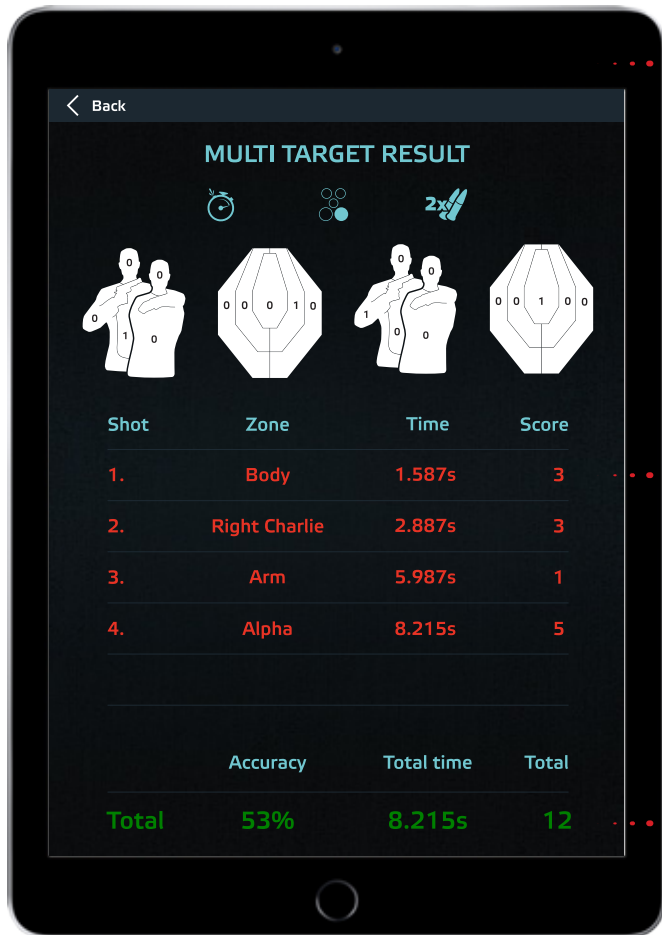

 **CHARLIE!**

STAY ALERT!

Aim and shoot when the app assigns the hit zone.

REACTION TIME
0.952 sec.

MULTIPLE TARGET MODE

*SHOT THE **GREEN***

The Multiple target mode is a game changer for any shooter, experienced or not. Connect various targets to your device and train with different patterns to maximize your adrenaline level and test your skills. The application randomly assigns the target while it automatically evaluates your strike and time. The mode can be set up for multiple users.

MULTIPLE TARGET MODE

TIMER FUNCTION

REACTION TIME FOR EACH TARGET

The Tranishot system has an in-built timer that enables you to track your time. Challenge yourself to achieve more for less, each time you go for a round!

MULTIPLE TARGET MODE PARKOUR

••••• SAVE & EXPORT YOUR RESULTS

Keep track of your progress effortlessly. The application automatically saves and archives all your score data.

••••• STATISTICS

App shows individual time and score of each hit