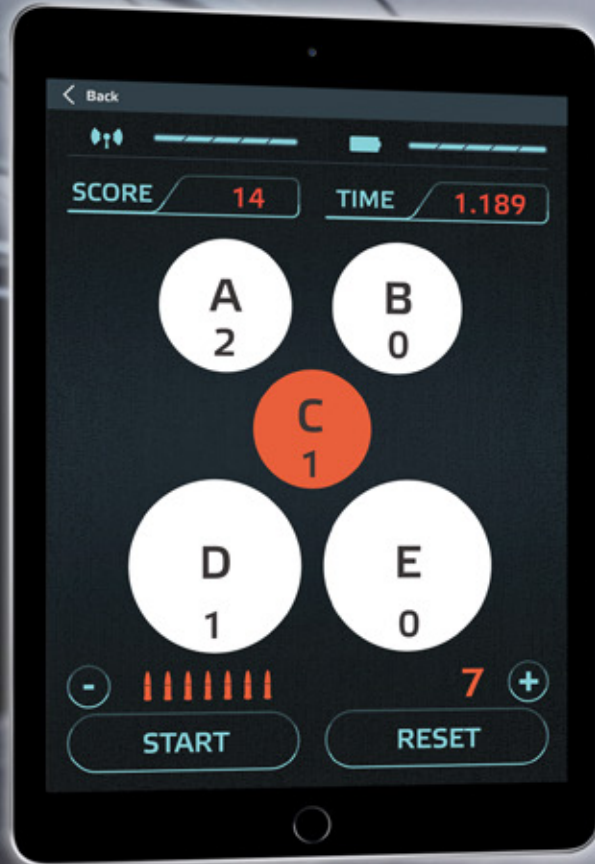

The connection technology is based on Bluetooth but can be upgraded with add-ons from our e-shop.

3. SMART DEVICE

- Hit zone
- Score
- Reaction time
- Statistics

WEAPON

With metal ammunition

2. ELECTRONIC UNIT

Sends data to your smart device

1. TRAINSHOT TARGET

Detects the hit zone

SHOOTING RANGE KIT

DATA CABLE

Simple and replaceable

EXTENDER

As a convenient option for shooting ranges, we offer a metal extender that can be easily mounted on any construction. Its primary function is to protect the unit from getting damaged by holding the target board further from the device. Extender makes target changing process much faster thanks to slide in system.