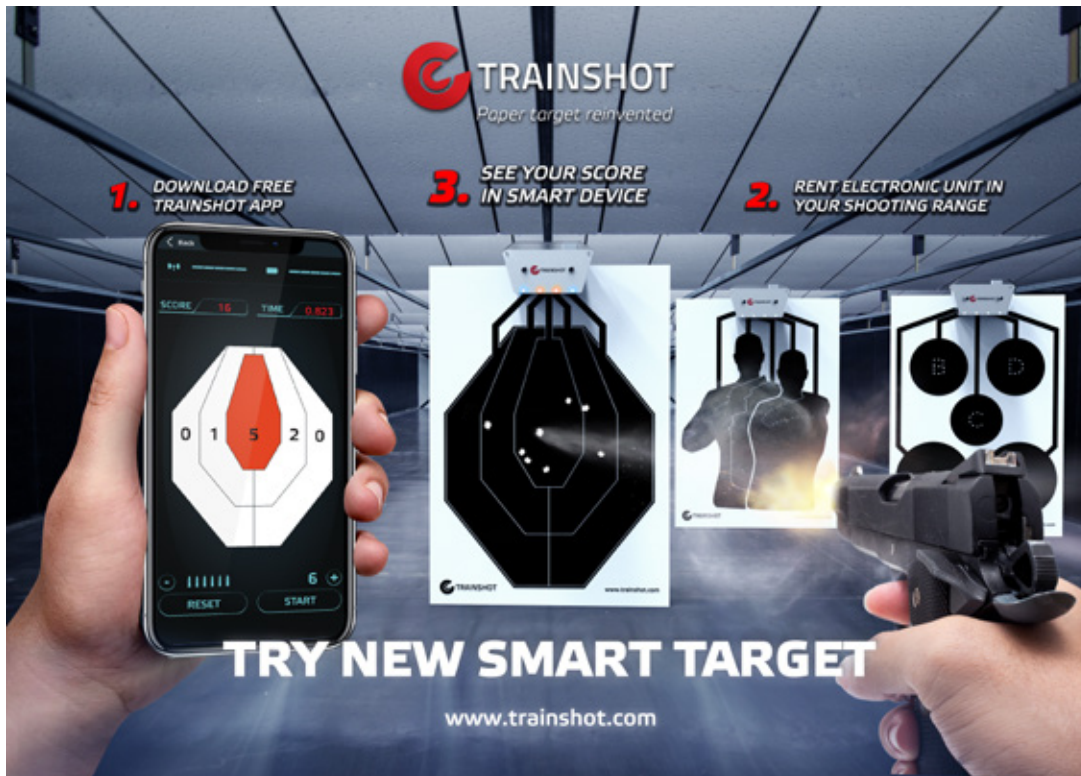

LONG RANGE ANTENNA

The Long Range Antenna serves as an upgrade for the electronic unit, designed specifically for long-distance shooting.

Replace Bluetooth antenna with Long Range Radio Antenna.

Only the combination of the Long Range Radio Module and Long Range Antenna makes long range shooting possible, due to their unique technology.

MERCHANDISE

TRAINSHOT POSTER A2

Let Trainshot be the pulling force of your business!
Promote your innovative approach and our convenient solution
with our banner in the premises of your shooting range.

TRAINSHOT DOOR STICKER ∅12cm