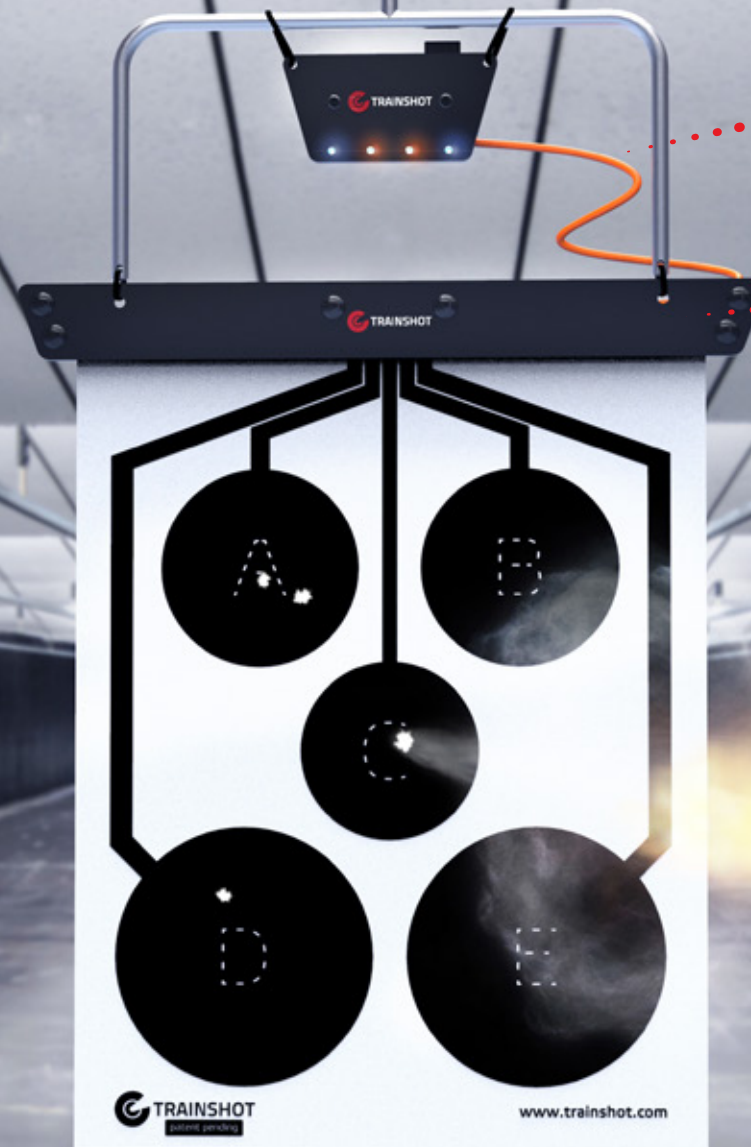

The connection technology is based on Bluetooth but can be upgraded with add-ons from our e-shop.

3. SMART DEVICE

- Hit zone
- Score
- Reaction time
- Statistics

WEAPON

With metal ammunition

2. ELECTRONIC UNIT

Sends data to your smart device

1. TRAINSHOT TARGET

Detects the hit zone

SHOOTING RANGE KIT

DATA CABLE

Simple and replaceable

EXTENDER

As a convenient option for shooting ranges, we offer a metal extender that can be easily mounted on any construction. Its primary function is to protect the unit from getting damaged by holding the target board further from the device. Extender makes target changing process much faster thanks to slide in system.