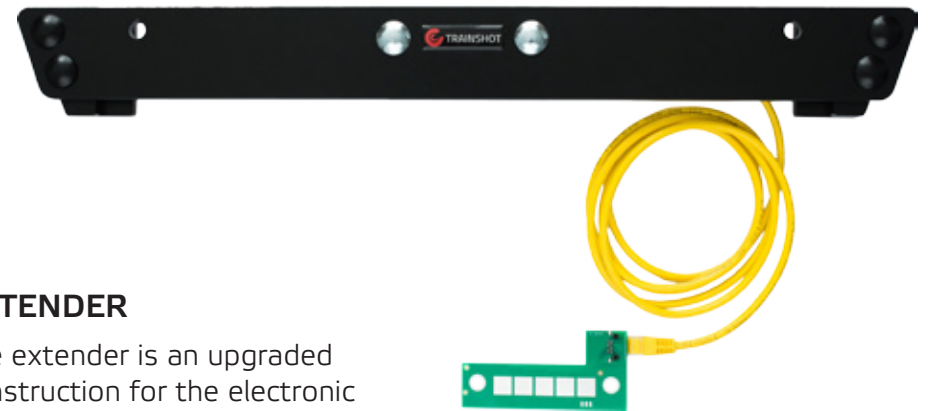

UPGRADE YOUR SYSTEM

You can extend your kit with separate parts available for purchase.

EXTENDER

The extender is an upgraded construction for the electronic unit that protects the device by distancing it from the hit zone. This extension is highly recommended for shooting ranges.

LONG RANGE RADIO MODULE

The Long Range Radio Module connects your smart device with the electronic unit when shooting on long distance through radio communication. This extension is recommended for hunting or sniper trainings.