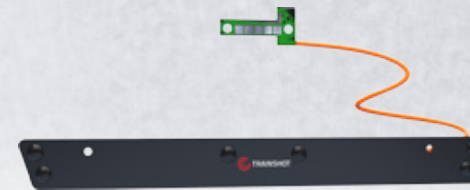

Sends data to your smart device

1. TRAINSHOT TARGET

Detects the hit zone

SHOOTING RANGE KIT

DATA CABLE

Simple and replaceable

EXTENDER

As a convenient option for shooting ranges, we offer a metal extender that can be easily mounted on any construction. Its primary function is to protect the unit from getting damaged by holding the target board further from the device. Extender makes target changing process much faster thanks to slide in system.

BETTER PROTECTION

Step up your technological solutions and go for our kit to give an upgrade to your shooting range facility!

KIT INCLUDES

BLUETOOTH
1x ELECTRONIC UNIT

10x TARGET

1x FREE APP

1x EXTENDER

BRIDGE UNIT