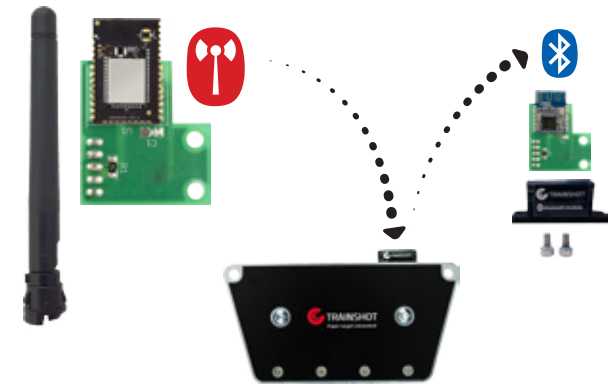

You can extend your kit with separate parts available for purchase.

EXTENDER

The extender is an upgraded construction for the electronic unit that protects the device by distancing it from the hit zone. This extension is highly recommended for shooting ranges.

LONG RANGE RADIO MODULE

The Long Range Radio Module connects your smart device with the electronic unit when shooting on long distance through radio communication. This extension is recommended for hunting or sniper trainings.

LONG RANGE ANTENNA

The Long Range Antenna serves as an upgrade for the electronic unit, designed specifically for long-distance shooting.

Replace Bluetooth antenna with Long Range Radio Antenna.

Only the combination of the Long Range Radio Module and Long Range Antenna makes long range shooting possible, due to their unique technology.